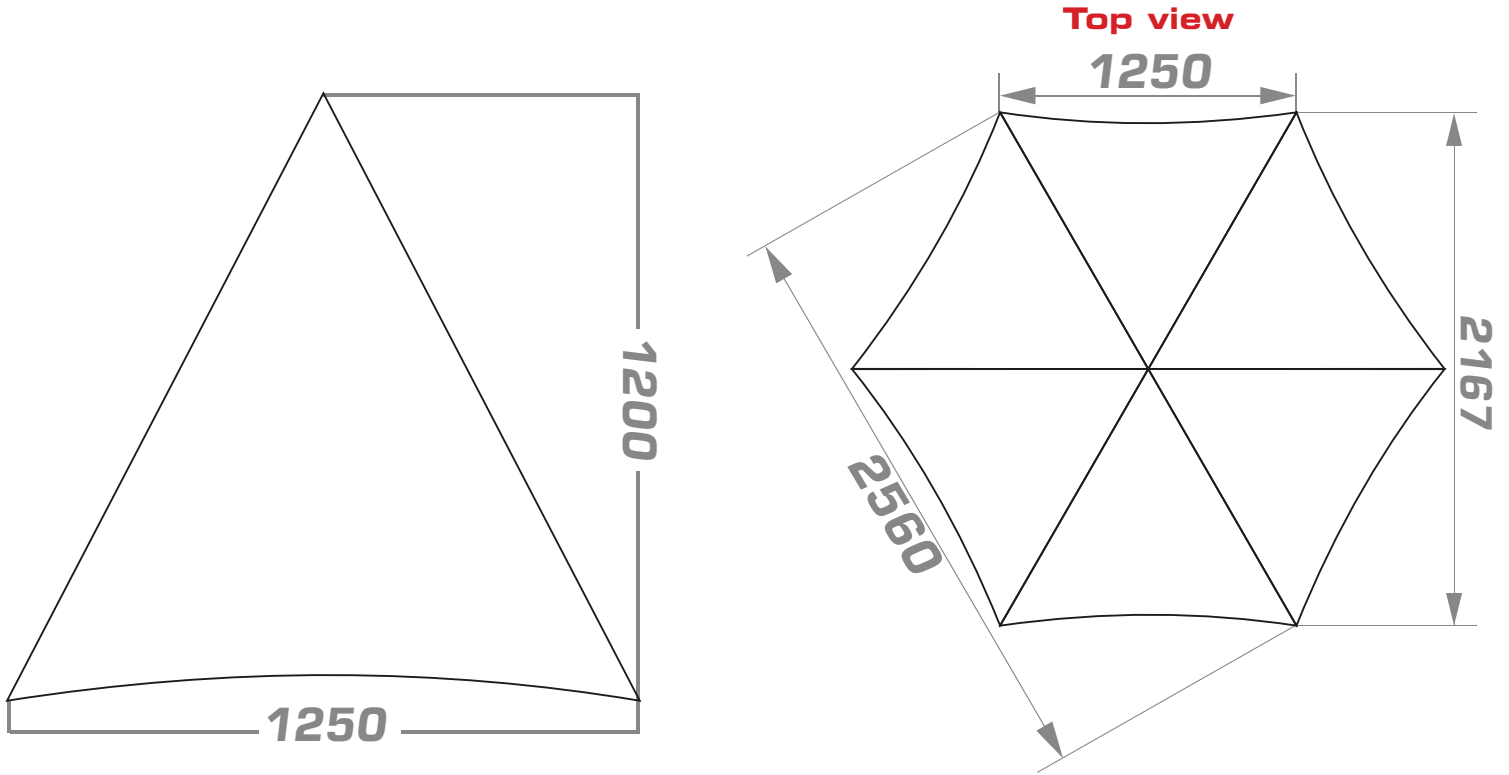

**PORTABLE
SHADE**
get covered

Portabrella (1.25m Hex) Template

Templates are scaled down.

1/3

- All provided artwork will first be checked and a proof returned for approval before commencing production.
- All images must either be supplied as CMYK or preferably Pantone, not RGB.
 - * Due to the nature of digital printing, we cannot print gold or fluorescent pantones.
 - * Because no two printers print color the same, it is therefore essential that the correct Pantone colors are supplied with artwork in order for us to match the colors.
 - * We cannot match CMYK or RGB values.
 - * If artwork is supplied in CMYK/RGB, a printed swatch must either be signed off, or a written acknowledgment must be sent to us confirming go ahead to print the job without matching of colors.
- Open end files are preferred in CorelDRAW format but Adobe files are also accepted.
 - * Exported artwork need to be supplied as either vector EPS\PDF files or high resolution raster files.
 - * Images saved from a web site and other such low res files cannot be used.
- Flat images(Raster files) need to be supplied with a minimum resolution of 150DPI actual size.
 - *Low resolution flat images become pixilated and display extremely poor when enlarged.
 - *We will not be held responsible for pixilation of low resolution flat images.
 - *We cannot adjust the color of flat images and thus will not be held responsible for incorrect print of color.
 - *Redrawing fee for JPG, TIF, PNG or any other flat image format is R250 per image per hour.
- All fonts in vector artwork need to be converted to outlines or curves.
 - * Alternatively, please supply the font files
- Templates for all our products are available for download from our website.
 - * Please DO NOT flatten the template markings on to the artwork, these markings are for reference only.
 - * There MUST be enough Bleed as indicated in the templates.