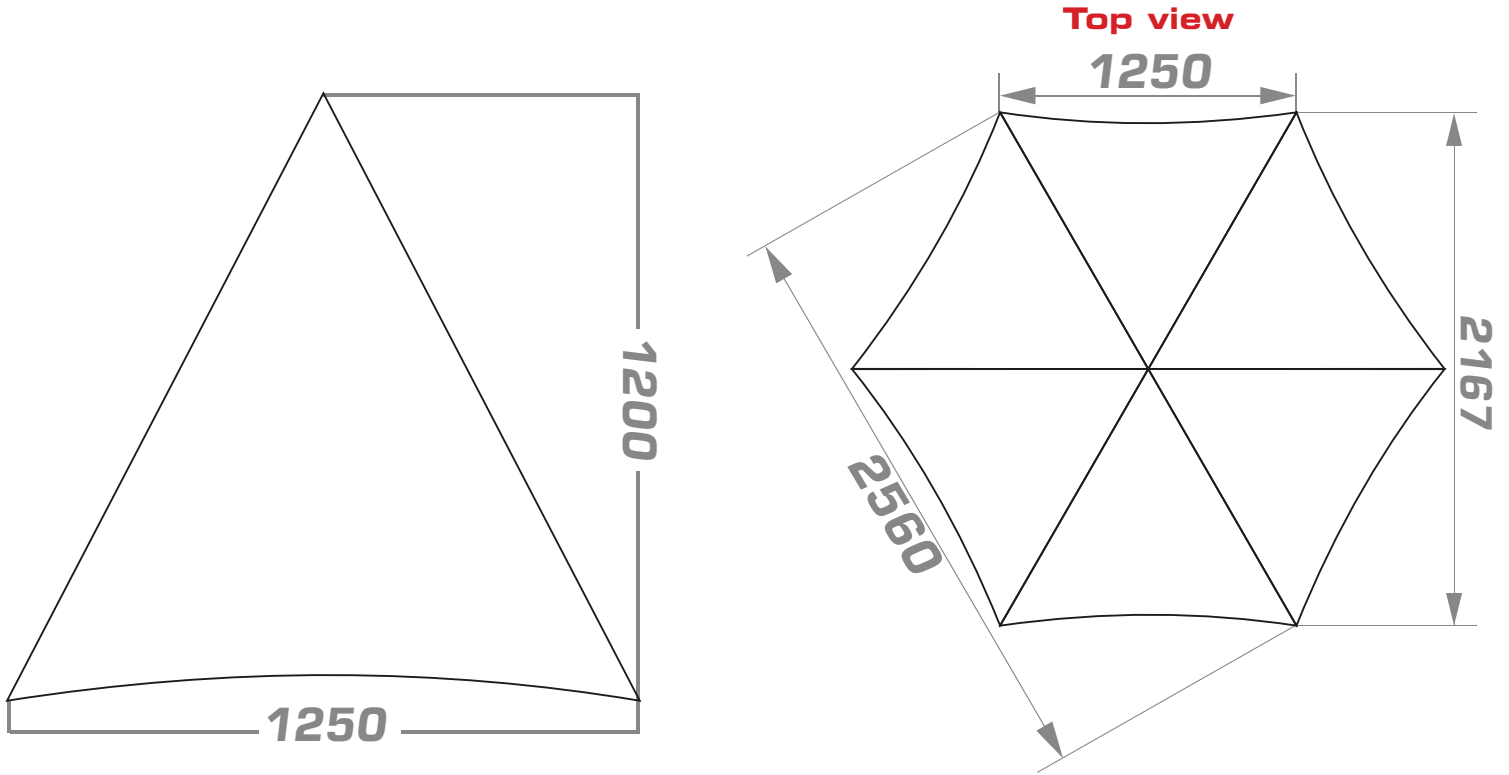

**PORTABLE
SHADE**
get covered

Portabrella (1.25m Hex) Template

Templates are scaled down.

1/3

- All provided artwork will first be checked and a proof returned for approval before commencing production.
- All images must either be supplied as CMYK or preferably Pantone, not RGB.
 - * Due to the nature of digital printing, we cannot print gold or fluorescent pantones.
 - * Because no two printers print color the same, it is therefore essential that the correct Pantone colors are supplied with artwork in order for us to match the colors.
 - * We cannot match CMYK or RGB values.
 - * If artwork is supplied in CMYK/RGB, a printed swatch must either be signed off, or a written acknowledgment must be sent to us confirming go ahead to print the job without matching of colors.
- Open end files are preferred in CorelDRAW format but Adobe files are also accepted.
 - * Exported artwork need to be supplied as either vector EPS/PDF files or high resolution raster files.
 - * Images saved from a web site and other such low res files cannot be used.
- Flat images(Raster files) need to be supplied with a minimum resolution of 150DPI actual size.
 - *Low resolution flat images become pixilated and display extremely poor when enlarged.
 - *We will not be held responsible for pixilation of low resolution flat images.
 - *We cannot adjust the color of flat images and thus will not be held responsible for incorrect print of color.
 - *Redrawing fee for JPG, TIF, PNG or any other flat image format is R250 per image per hour.
- All fonts in vector artwork need to be converted to outlines or curves.
 - * Alternatively, please supply the font files
- Templates for all our products are available for download from our website.
 - * Please DO NOT flatten the template markings on to the artwork, these markings are for reference only.
 - * There MUST be enough Bleed as indicated in the templates.